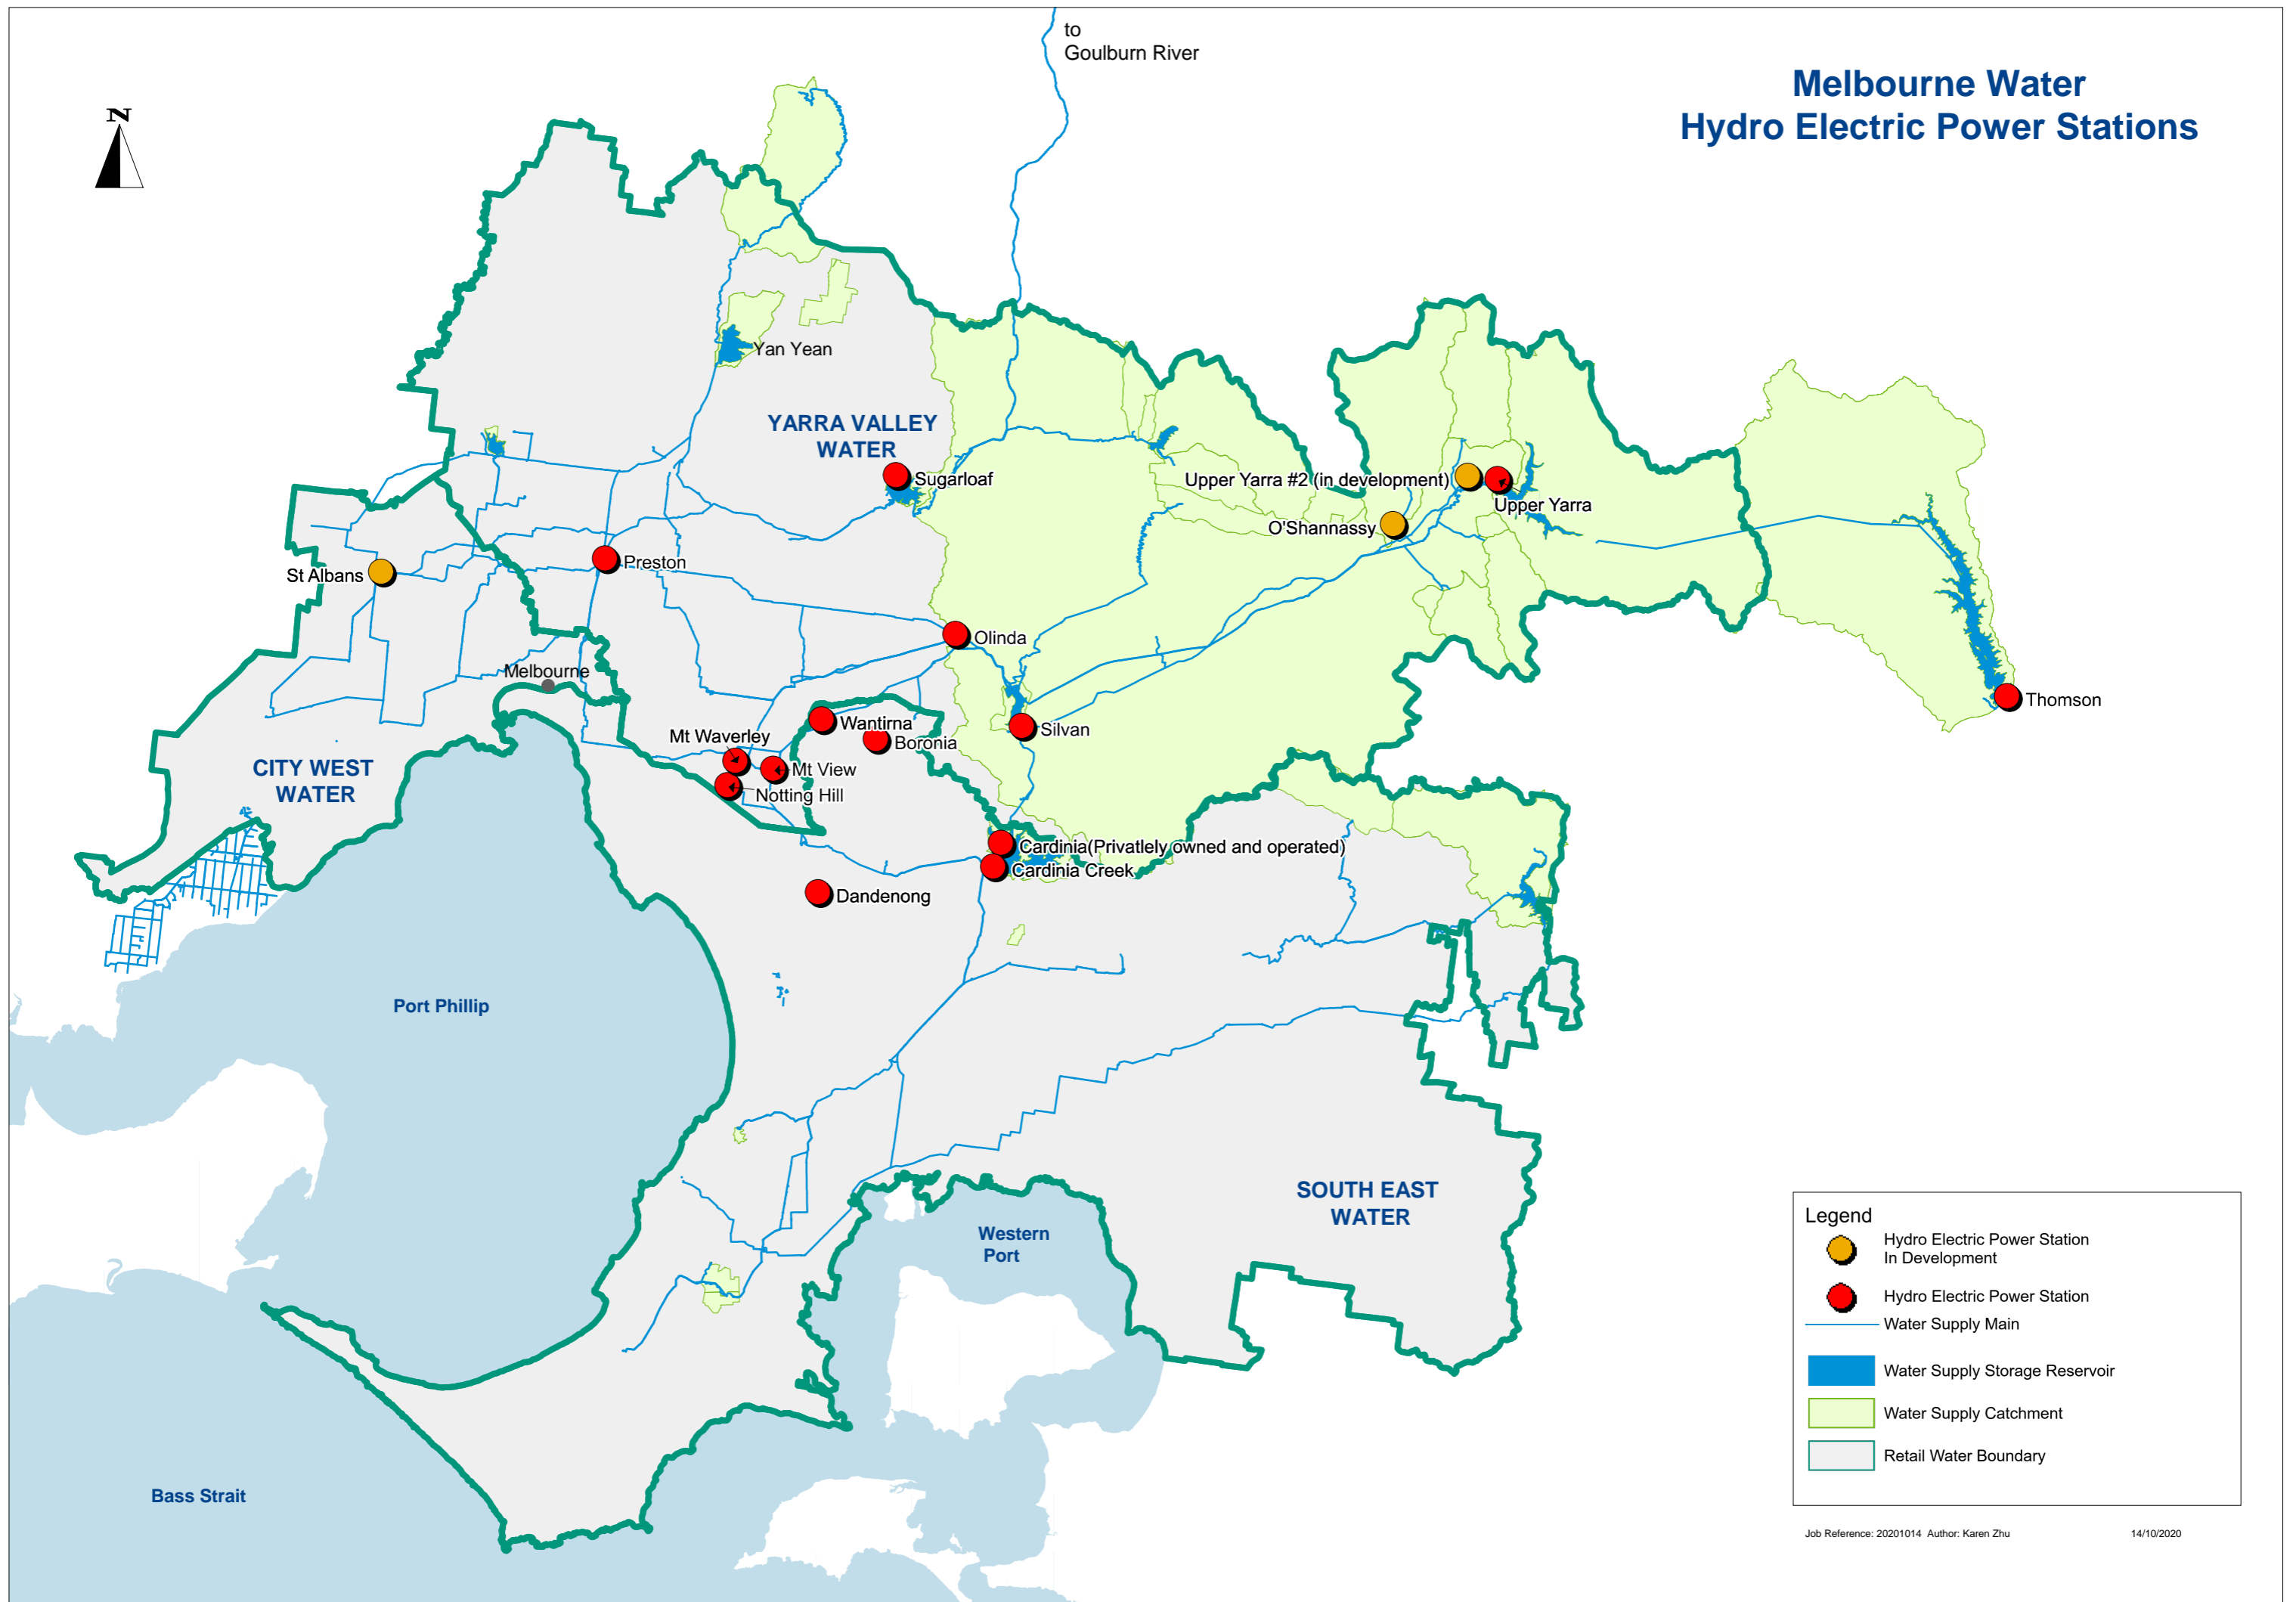

Melbourne Water Hydro Electric Power Stations

Legend

-  Hydro Electric Power Station In Development
-  Hydro Electric Power Station
-  Water Supply Main
-  Water Supply Storage Reservoir
-  Water Supply Catchment
-  Retail Water Boundary