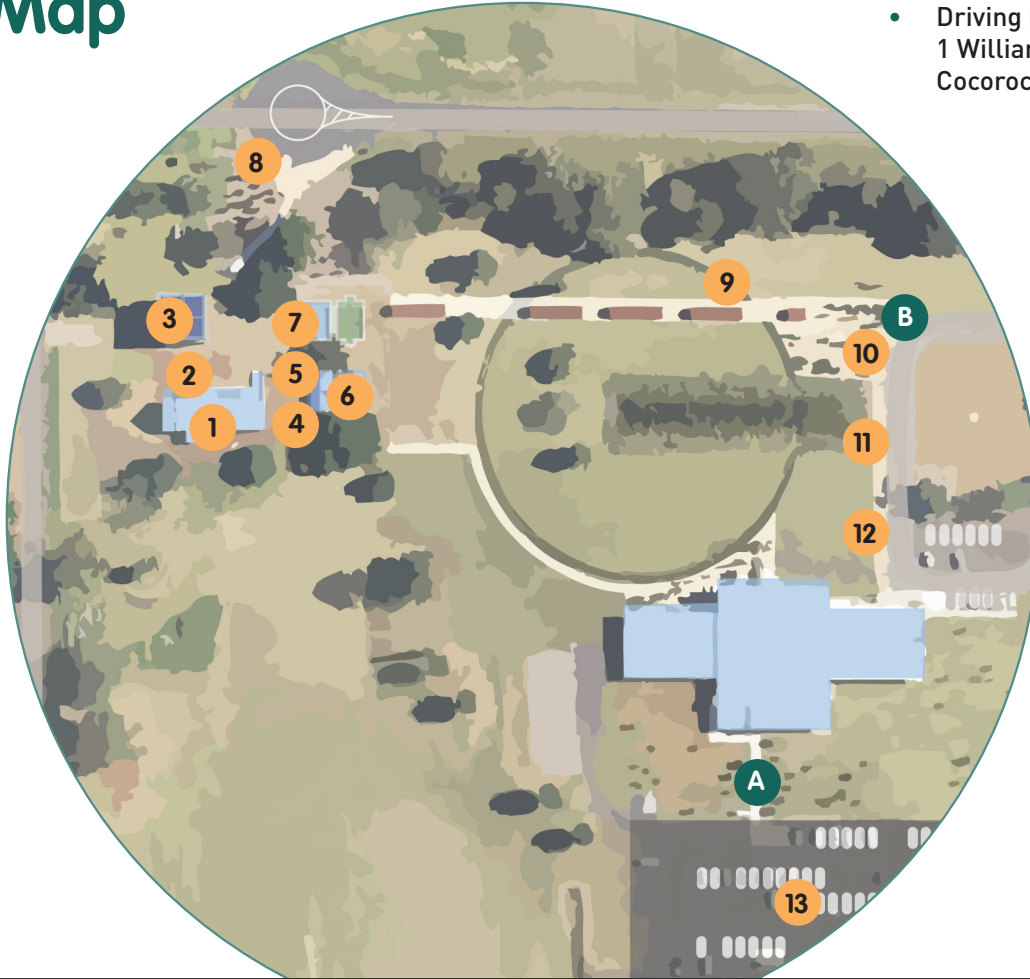

Entertainment

Plus many
other Free
Activities

STEMtastic

Community Open Day

Shuttle between Werribee Station & Western Treatment Plant

- Old V-Line Pick-Up Area
Werribee Railway Station
Comben Drive, Werribee, VIC 3030 (MEL 205 J8)
[See it on Google Maps](#)
- Driving (Limited parking available)
1 William Thwaites Drive, Cocoroc
VIC 3030.

Time	Bus
10.35am – 11.55am	01
12.05pm – 1.25pm	02
2.05pm – 3.35pm	03

STEMtastic

Community Open Day

Inside Hall

Super Sewage: Choose Your Own Adventure

- Suitable for ages 6 – 12
- Capacity: 30 people

There's a hidden water world below our city – the network of sewerage tunnels that run below our homes. Participate in this fun experience that explores this world beneath our feet! Choose your own adventure as you move, colour, dance...and make fart noises!

Plus many more family fun activities in the Kids Corner!

This Inspiring Australia initiative is supported by the Australian Government as part of National Science Week.

STEMtastic

Community Open Day

Site Map

- **Driving** (Limited parking available)
1 William Thwaites Drive,
Cocoroc VIC 3030.

Map Key					
1	Education Centre	6	Toilets	11	Wonderful World of Water Bus
2	Community Hub	7	Kid's Corner	12	Grasslands Tour Bus
3	Historic Water Tank	8	Food and Coffee	13	Event Parking
4	Chill-out Zone	9	Historic Pipes	A	Entry via Main Carpark
5	Water Bubblers	10	Werribee Station Shuttle	B	Entry via Werribee Station Shuttle