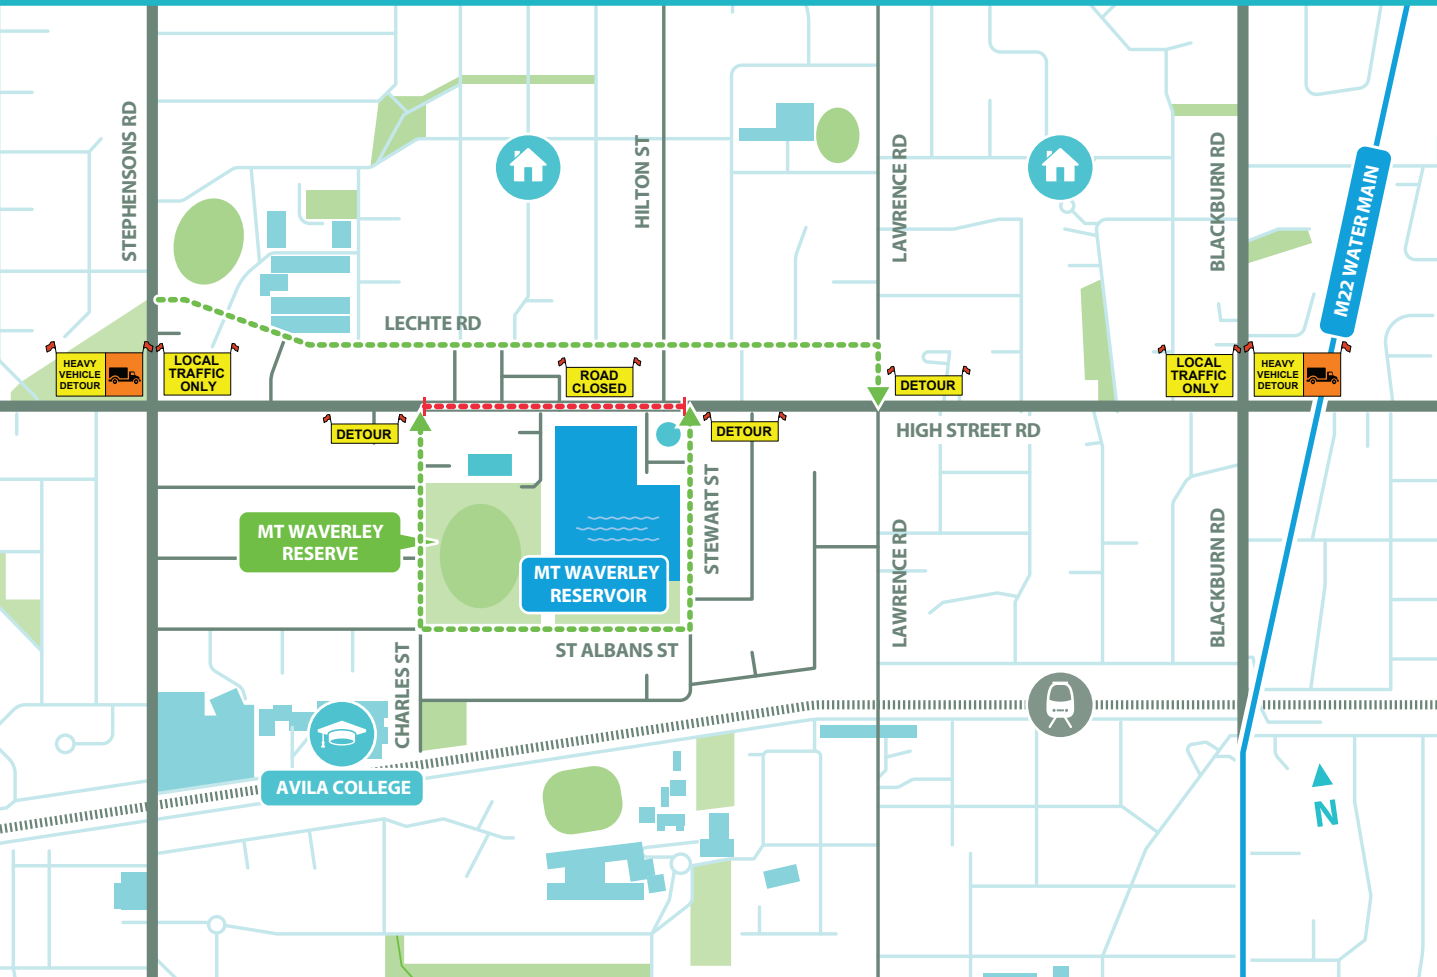

Mount Waverley Reservoir Water Main Renewal Project

MAP NOT TO SCALE

--- DETOUR - - - ROAD CLOSED