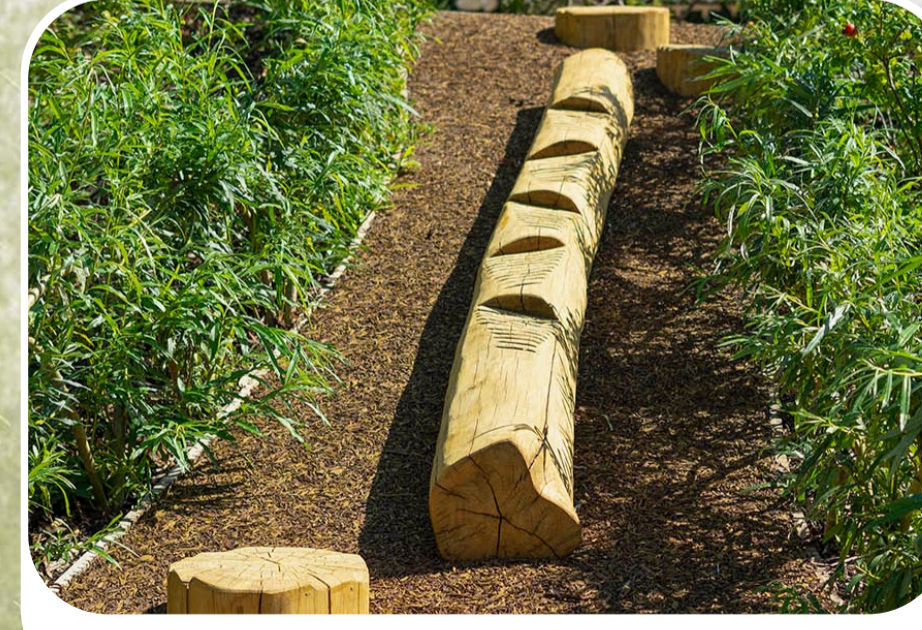

Play Unit

Climbing Unit

Inclusive Carousel

Triple Swing Set with Basket Swing

Trampoline

Dinosaur Footprints imprinted on Concrete Paving

Timber Log Ladder

Nature Play

**LEGEND**

- EXTENT OF WORKS
- EXISTING
  - TREE
- PROPOSED
  - TREE
  - PLAYMATTAS
  - PLAYGROUND MULCH
  - TIMBER GARDEN MULCH

**KEY**

- 1 PLAY-UNIT
- 2 CLIMBING UNIT
- 3 TRIPLE SWING SET WITH BASKET SWING
- 4 INCLUSIVE CAROUSEL
- 5 TRAMPOLINE
- 6 TIMBER LOG LADDER
- 7 DRINKING FOUNTAIN
- 8 RUBBISH & RECYCLING BIN
- 9 NEW PARK SEAT
- 10 HARDY, ROBUST GARDENS WITHIN PLAYSPACE AREAS
- 11 DINOSAUR FOOTPRINTS IMPRINTED ON CONCRETE PAVING
- 12 CONCRETE PATH
- 13 GRAVEL PATH
- 14 FUTURE OVAL CIRCUIT PATH